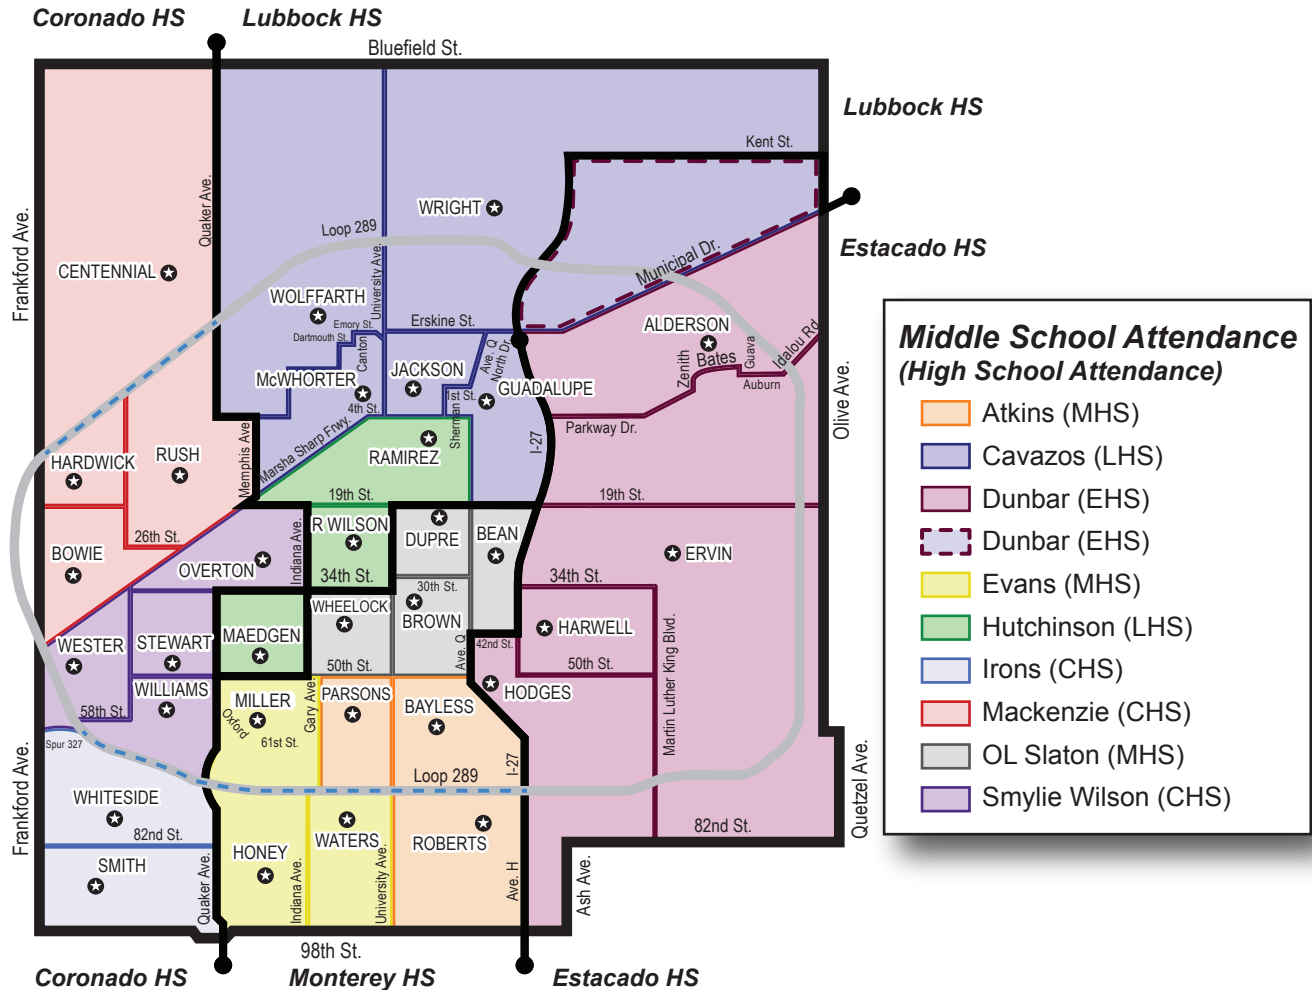

2013-2014 Attendance Zones

Lubbock Independent School District

Patrons with questions about attendance areas and enrollment procedures should contact Student Services (766-1972 or 766-1943).